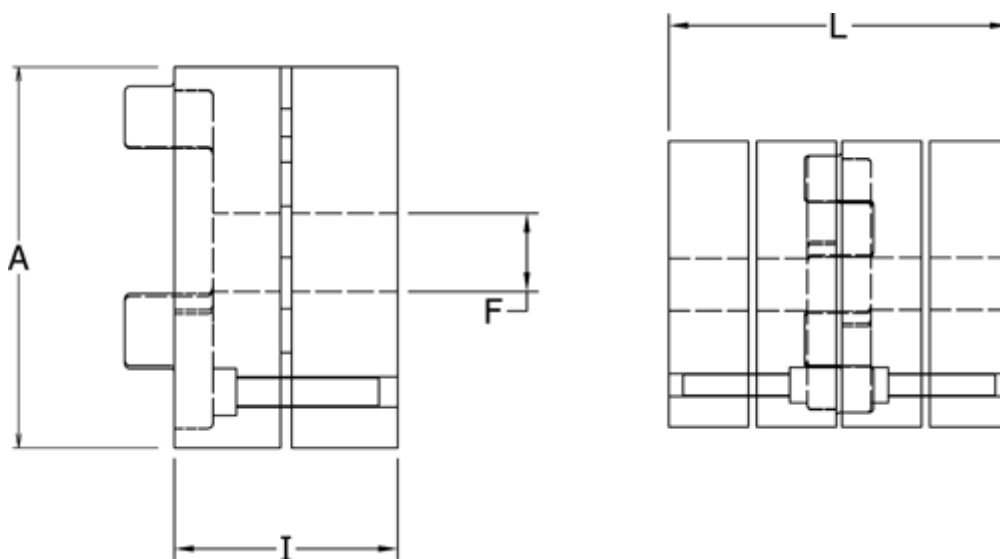

Article number: 3335028A025

Description: Conical Clamping Klonex ES 28/38
ALU Aluminium, Bore 25H7 mm

Measures

A = 65

F = 25

I = 35.0

L = 90

t = M5